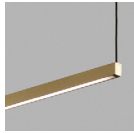

STRIPE S1500

Designed by Ronni Gol

DESCRIPTION

A line, perfected. STRIPE S suspends from the ceiling with singular conviction — its characteristic linear form composing space as much as it illuminates it. Combine different lengths to sculpt a installation entirely your own, layering proportion and rhythm into something greater than the sum of its parts. Available in 1500 mm and 2000 mm, and finished in white, black, brass, rose gold, or titanium — each a considered expression of material and light. Cables supplied at 4500 mm, trimmed precisely to your ceiling's demands. STRIPE S doesn't just hang in a room. It completes it.

STRIPE S1500

Designed by Ronni Gol

COLOUR OPTIONS

COLOR: Rose Gold
MATERIAL: Aluminium (Anodized)
ARTICLE NR: 270362
EAN NR: 5711389703622

COLOR: Titanium
MATERIAL: Aluminium (Anodized)
ARTICLE NR: 270363
EAN NR: 5711389703639