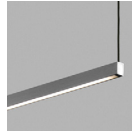

COLOR: Titanium
MATERIAL: Aluminium (Anodized)
ARTICLE NR: 270363
EAN NR: 5711389703639