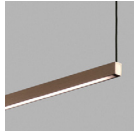

STRIPE S1500

Designed by Ronni Gol

COLOUR OPTIONS

COLOR: Rose Gold
MATERIAL: Aluminium (Anodized)
ARTICLE NR: 270362
EAN NR: 5711389703622