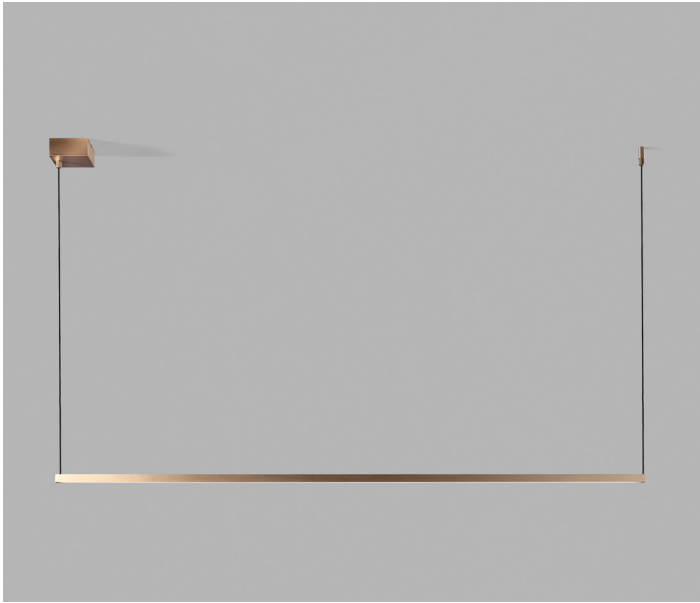

STRIPE S1500

Designed by Ronni Gol

DESCRIPTION

A line, perfected. STRIPE S suspends from the ceiling with singular conviction — its characteristic linear form composing space as much as it illuminates it. Combine different lengths to sculpt a installation entirely your own, layering proportion and rhythm into something greater than the sum of its parts. Available in 1500 mm and 2000 mm, and finished in white, black, brass, rose gold, or titanium — each a considered expression of material and light. Cables supplied at 4500 mm, trimmed precisely to your ceiling's demands. STRIPE S doesn't just hang in a room. It completes it.

LIGHT PERFORMANCE

TOTAL LIGHT OUTPUT:	3324 lm
COLOR TEMPERATURE:	2700K, 3000K
CRI (Ra):	90
MAC ADAM STEP:	3
BEAM ANGLE:	-°
LUMINOUS EFFICACY	103,9 lm/W
USEFUL LUMINOUS FLUX:	3324 lm
LIGHT DIRECTION:	DLS
DIMMABLE:	Yes

ELECTRICAL SPECIFICATIONS

POWER CONSUMPTION:	32,00W
DRIVER:	700043
IP RATING:	IP20
INSULATION CLASS:	Class I
LIFESPAN:	50000h

MECHANICAL SPECIFICATIONS

MATERIAL(S):	Aluminium, Acrylic
FINISH:	Anodized, Painted
COLOR:	White, Black, Rose Gold, Titanium & Brass
DIMENSIONS:	D20 x W1500 x H20mm
CABLE LENGTH:	Up to 4500mm
WEIGHT:	1,8kg
TYPE:	Pendant Lamp
ENVIRONMENT:	Indoor
LIGHT SOURCE:	Integrated LED
INSTALLATION:	Surface Mounted

STRIPE S1500

Designed by Ronni Gol

COLOUR OPTIONS

COLOR: Rose Gold
MATERIAL: Aluminium (Anodized)
ARTICLE NR: 270362
EAN NR: 5711389703622

COLOR: Titanium
MATERIAL: Aluminium (Anodized)
ARTICLE NR: 270363
EAN NR: 5711389703639